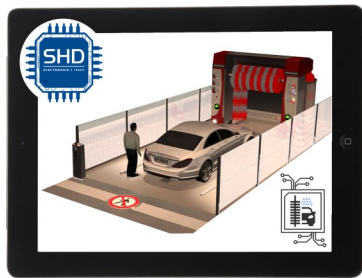

# SHD APP CONTROLS CARWASH

## Vending & Settings Carwash plant

APP - CONTROLS P - General Purpose Automation  
www.shd-elettronica.it info@shd-elettronica.it

SHD - CUSTOM APP

### Functional Characteristics:

We propose you an automation of new generation:

→ The control of CarWash plants by APP (IOS Apple & Android).

The system is composed by an electronics (SHD Electronic Board) and a customizable Application that allows you to put in communication a Tablet or Smartphone with your CarWash plant.

##### **Sales related Applications:**

Downloaded and started the application on your own device, the client will be able to interact with the plant using the Smartphone/Tablet as a payment system interface.