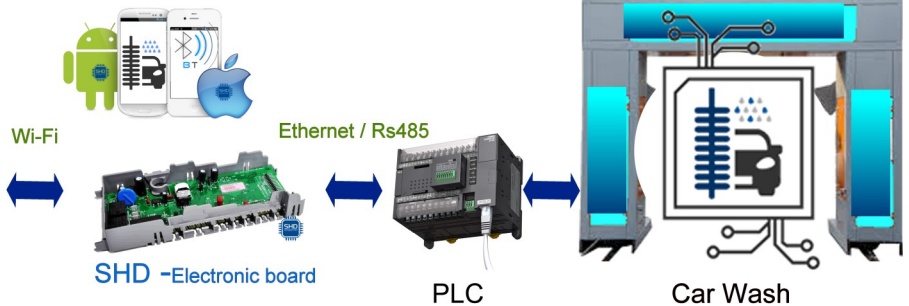

# SHD APP CONTROLS CARWASH

## Vending & Settings Carwash plant

APP - CONTROLS P - General Purpose Automation  
www.shd-elettronica.it info@shd-elettronica.it

SHD - CUSTOM APP

### Functional Characteristics:

We propose you an automation of new generation:

→ The control of CarWash plants by APP (IOS Apple & Android).

The system is composed by an electronics (SHD Electronic Board) and a customizable Application that allows you to put in communication a Tablet or Smartphone with your CarWash plant.